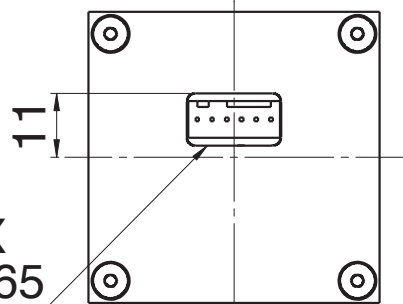

(2x) M3x5 deep
2 sides
MOUNTING THREADS

MOLEX
22-01-2065

(2x) 1/8"-27 NPT
WATER CONNECTIONS