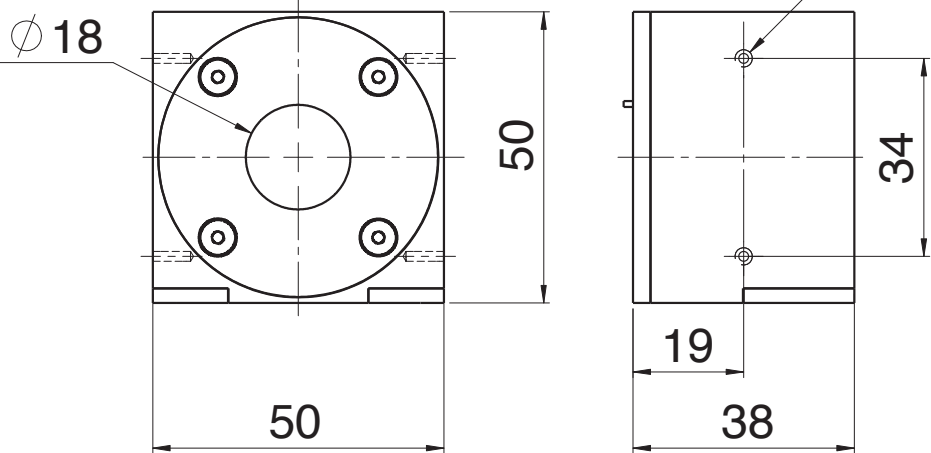

(2x) M3x5 deep
2 sides
MOUNTING THREADS

MOLEX
22-01-2065

(2x) 1/8"-27 NPT
WATER CONNECTIONS